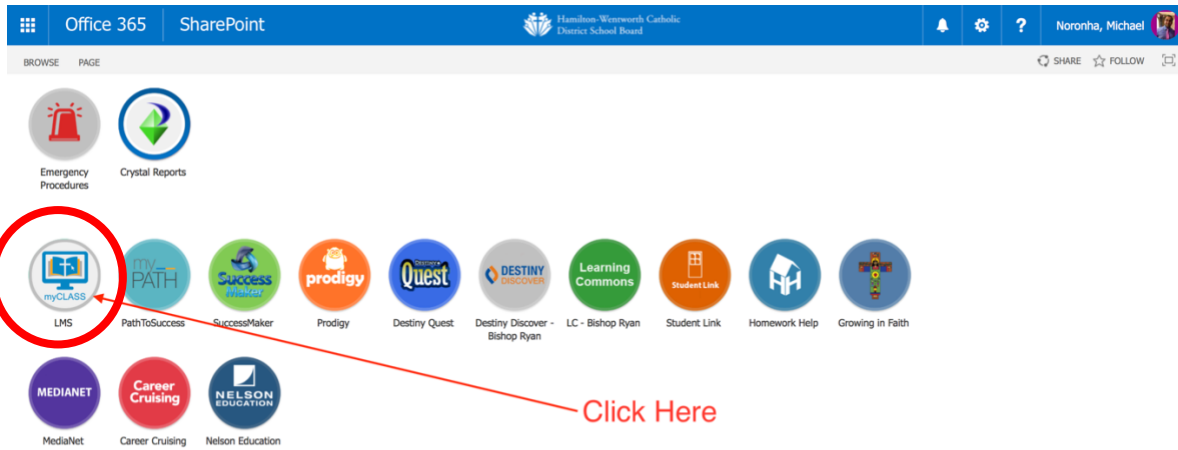

## How Students log into myClass

Students log into the HWCDSB mySite using their username and password for Office 365.

Example: **Username:** schoolcomputerusername@hwcdsb.ca  
**Password:** schoolcomputerpassword

Once logged in, click on the myClass/LMS icon.

Students will be taken directly to the myClass/LMS main page. Students can access the OSAPAC software through the Student tools icon.