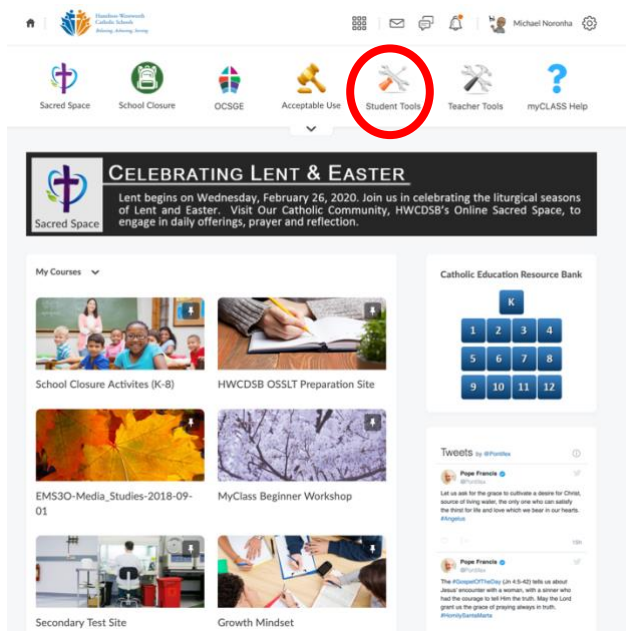

Students will be taken directly to the myClass/LMS main page. Students can access the OSAPAC software through the Student tools icon.