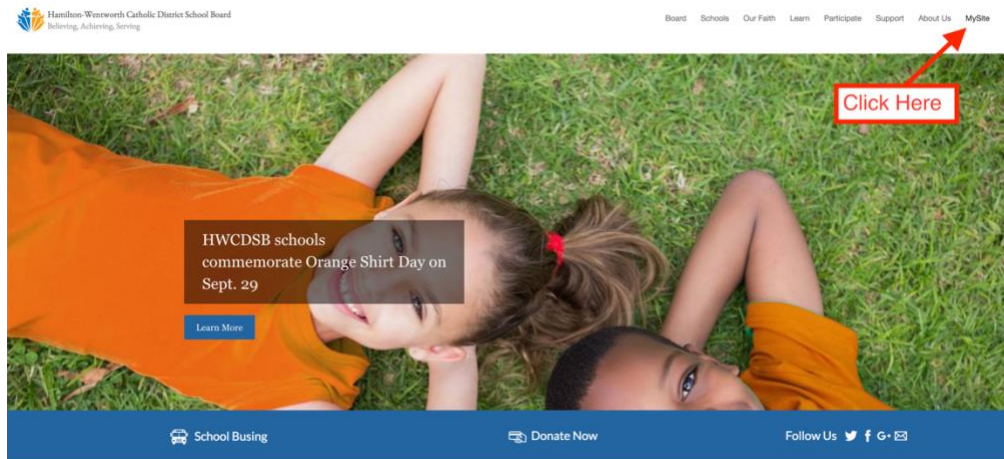

## How Students log into myClass

Students log into the HWCDSB mySite using their username and password for Office 365.

Example: **Username:** schoolcomputerusername@hwcdsb.ca  
**Password:** schoolcomputerpassword